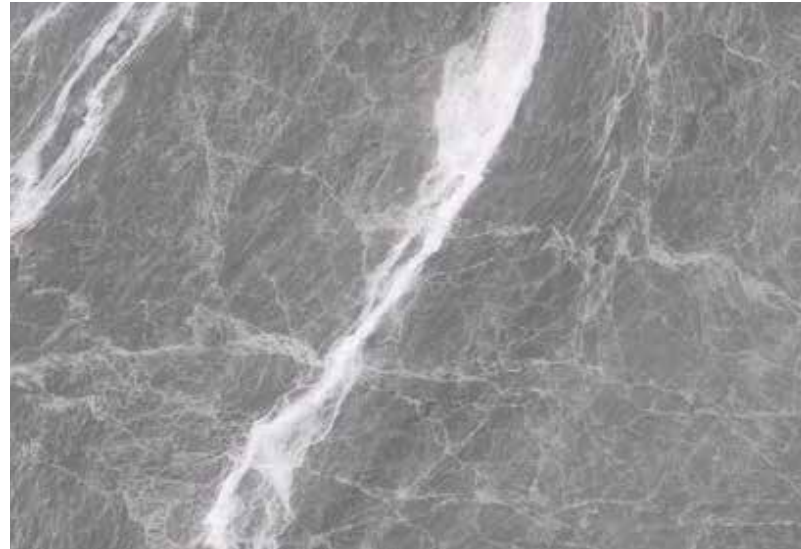

EXCLUSIVE GREY

AVAILABLE PRODUCTS MEVCUT ÜRÜNLER

Block, Slab, Tile, Mosaic, Profile Blok, Plaka, Fayans, Mozaik, Profil

Stone is product of nature and will vary in color, marking and texture. This samples show the general characteristics of the variety named. Bu dogal bir üründür, renk, doku ve yüzey şekilleri olarak farklılıklar gösterebilir. Bu örnek taşın genel karakteristiklerini göstermektedir.