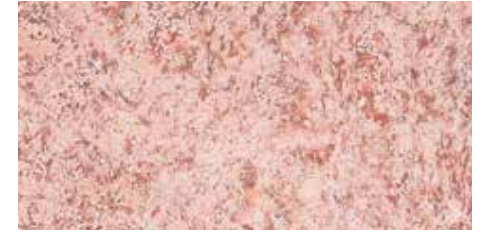

Red Travertine