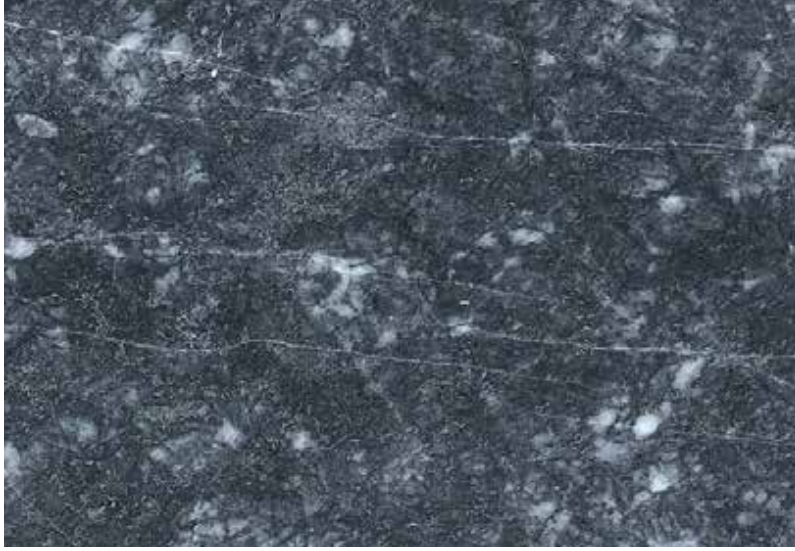

MARBLE SELECTIONS

FUSION BLACK

AVAILABLE PRODUCTS MEVCUT ÜRÜNLER

Block, Slab, Tile, Mosaic, Profile Blok, Plaka, Fayans, Mozaik, Profil