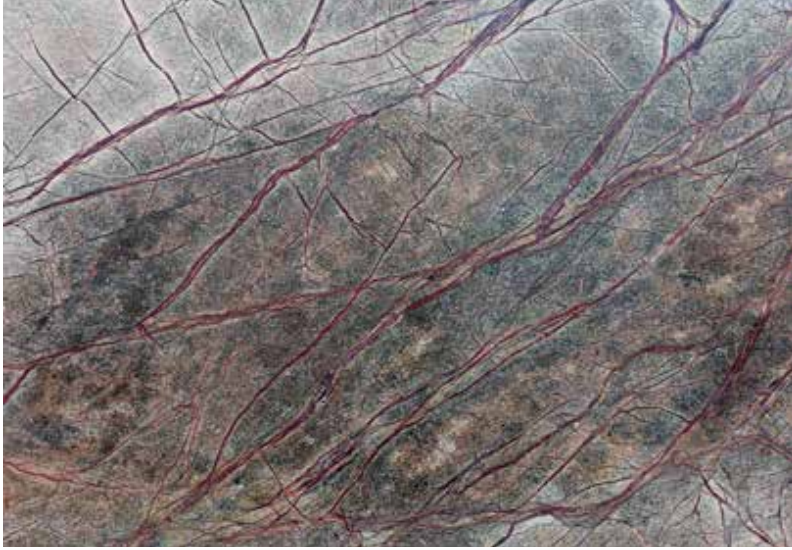

MARBLE SELECTIONS

RAIN FOREST

AVAILABLE PRODUCTS MEVCUT ÜRÜNLER

Block, Slab, Tile, Mosaic, Profile Blok, Plaka, Fayans, Mozaik, Profil