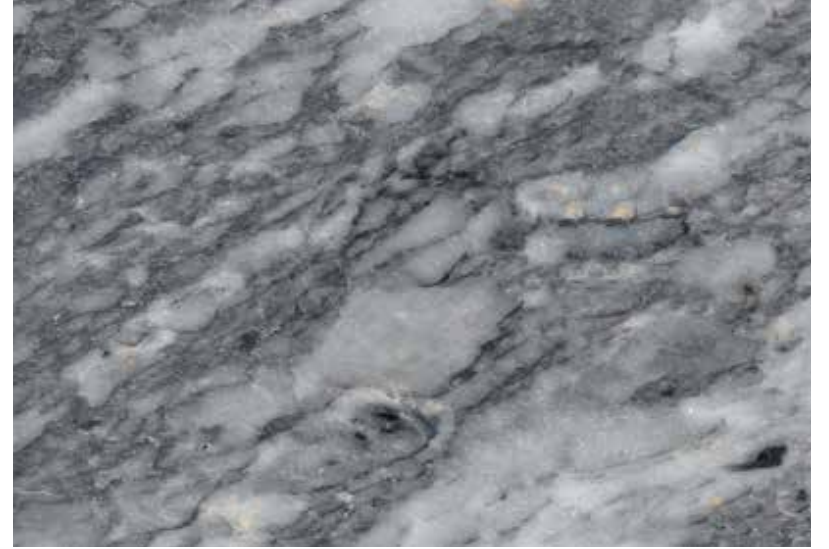

TIGER SKIN

AVAILABLE PRODUCTS MEVCUT ÜRÜNLER

Block, Slab, Tile, Mosaic, Profile Blok, Plaka, Fayans, Mozaik, Profil

Stone is product of nature and will vary in color, marking and texture. This samples show the general characteristics of the variety named. Bu dogal bir üründür, renk, doku ve yüzey şekilleri olarak farklılıklar gösterebilir. Bu örnek taşın genel karakteristiklerini göstermektedir.