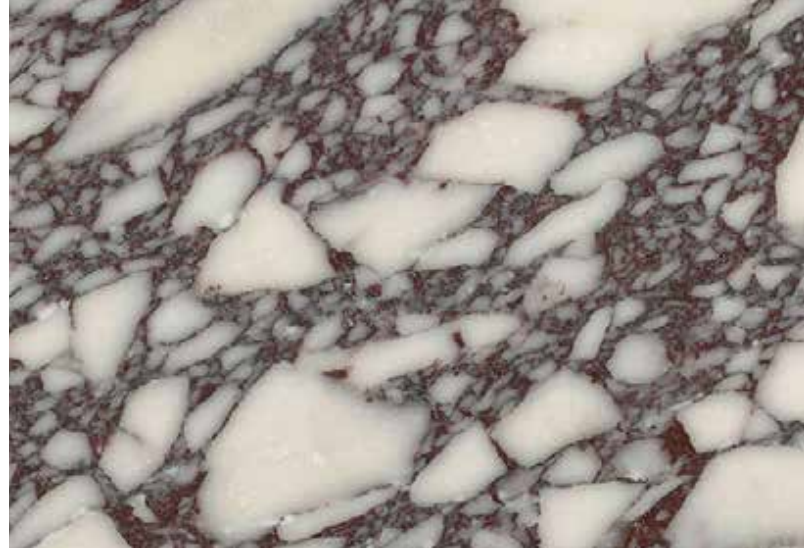

AFYON VIOLET

AVAILABLE PRODUCTS MEVCUT ÜRÜNLER

Block, Slab, Tile, Mosaic, Profile Blok, Plaka, Fayans, Mozaik, Profil

Stone is product of nature and will vary in color, marking and texture. This samples show the general characteristics of the variety named. Bu dogal bir üründür, renk, doku ve yüzey şekilleri olarak farklılıklar gösterebilir. Bu örnek taşın genel karakteristiklerini göstermektedir.